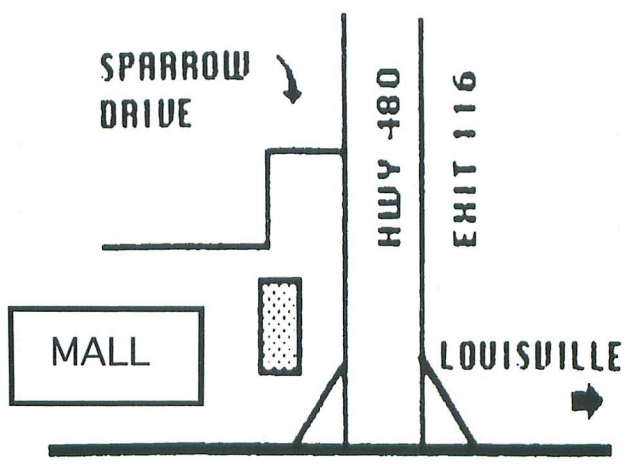

65 Booths - 35 Showcases

9,000 Square Foot

I-65 at Exit 116

Antiques

Collectibles

Glassware

Furniture, Toys

10% Dealer Discount

Open

10:00 - 5:00

(7 days a week)

SOUTH ← I-65 → NORTH