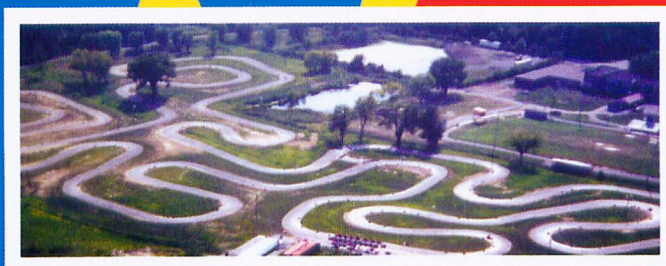

# Kart Kountry

Go Kart Track & Family  
Entertainment Center  
(502) 543-9588

Shepherdsville, KY

- 15 miles south of Louisville •
- I-65 Exit 117 West, left at first light

Paroquet Springs Drive, Shepherdsville, KY 40165  
[www.gokartkountry.com](http://www.gokartkountry.com)

**Karts  
for  
All  
Ages!**

**Kart Kountry**  
**Family Entertainment Center**  
**(502) 543-9588**  
**[www.gokartkountry.com](http://www.gokartkountry.com)**

**Largest and longest Go-Kart Track in  
the US, The track is over 1.5 miles long!**