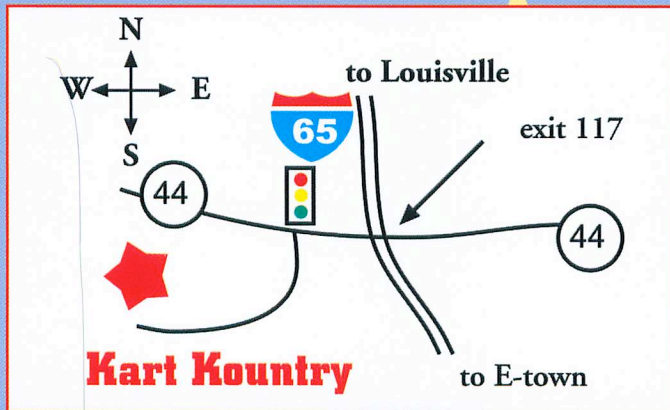

# Kart Kountry

Go Kart Track & Family  
Entertainment Center  
(502) 543-9588

Shepherdsville, KY

- 15 miles south of Louisville •
- I-65 Exit 117 West, left at first light

Paroquet Springs Drive, Shepherdsville, KY 40165  
[www.gokartkountry.com](http://www.gokartkountry.com)

**Karts  
for  
All  
Ages!**

**Kart Kountry**  
**Family Entertainment Center**  
**(502) 543-9588**  
**[www.gokartkountry.com](http://www.gokartkountry.com)**

**Largest and longest Go-Kart Track in  
the US, The track is over 1.5 miles long!**