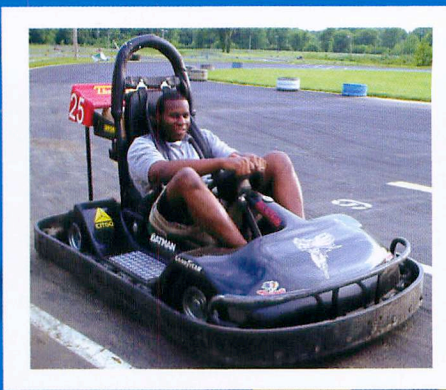

# Kart Kountry

Go Kart Track & Family  
Entertainment Center  
(502) 543-9588

Shepherdsville, KY

- 15 miles south of Louisville •
- I-65 Exit 117 West, left at first light

Paroquet Springs Drive, Shepherdsville, KY 40165  
[www.gokartkountry.com](http://www.gokartkountry.com)

**Karts  
for  
All  
Ages!**

**Kart Kountry**  
**Family Entertainment Center**  
**(502) 543-9588**  
**[www.gokartkountry.com](http://www.gokartkountry.com)**

**Largest and longest Go-Kart Track in  
the US, The track is over 1.5 miles long!**